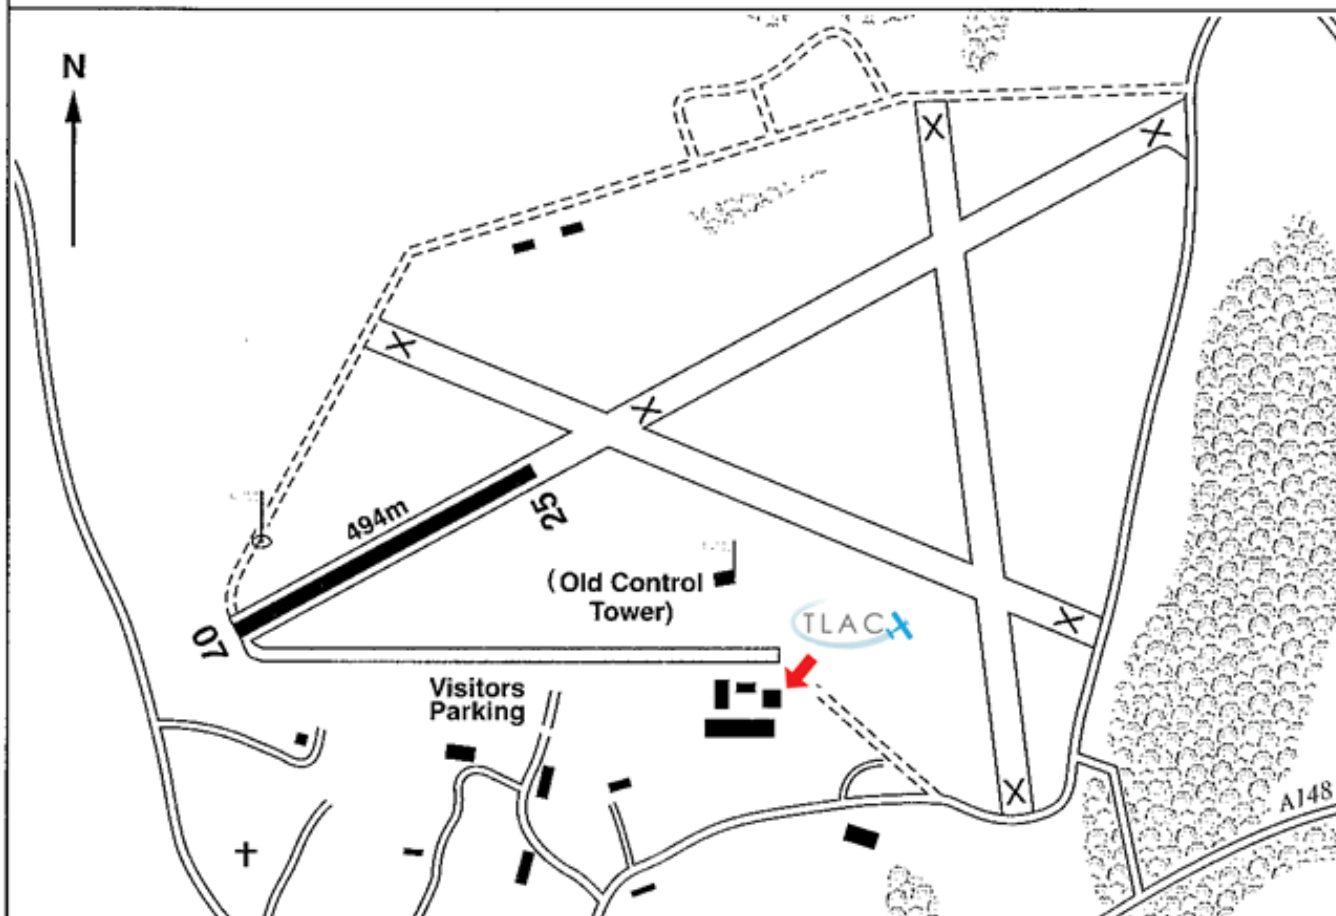

N52 51.65 E000 54.57

LITTLE SNORING

196 ft AMSL

3 nm NE of Fakenham.

CLN 114.55 354 61.4. OTR 113.90 147 62

NH 371.50 304 20.5

c/s Little Snoring Radio 118.125 – Not always manned.

Recommend contact Marham APP 124.15 on weekdays.

Visiting aircraft at owner's risk.

Land and take-off on runway only.

Circuits LH at 800 ft aal.

Warning: Uncontrolled vehicles often on the airfield.**Noise Abatement:** Avoid overflying villages and habitation in vicinity of the airfield.**Restaurant:** Nil.**Taxi:** Courtesy Cabs Tel: 01328-855500**Fuel:** Nil.**Tel:** 01328-878470 Strictly PPR from Mr T. Cushing